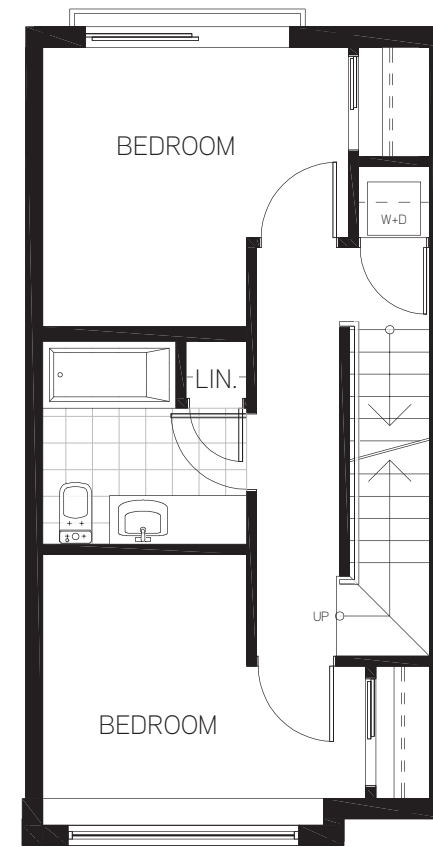

Sample Garden Home

1 bed 1 bath

interior 576 sf
 exterior 361 sf
 total 937 sf

lilibet
 HOMES AT QUEEN ELIZABETH PARK

BROUGHT TO YOU BY

The developer makes no representations or warranties and reserves the right to make changes and modifications to the information contained herein. Any information contained herein including, without limitation, maps, views, photography, development model and digital renderings of architecture and interiors are for illustration purposes only and may not be relied upon. Floorplans, layouts and finishes are subject to change. This is not an offering for sale. Only such offering can be made by way of Disclosure Statement E.&O.E. Virani Real Estate Advisors is a division of Virani Holdings Ltd.

Sample Townhome
2 bed 2.5 bath

interior 1,260 sf
 exterior 555 sf
 total 1,815 sf

LEVEL 2

LEVEL 3

ROOF

BROUGHT TO YOU BY

Sample Townhome
3 bed 2.5 bath

interior 1,308 sf
 exterior 422 sf
 total 1,730 sf

PARKING LEVEL

LEVEL 1

LEVEL 2

LEVEL 3

BROUGHT TO YOU BY