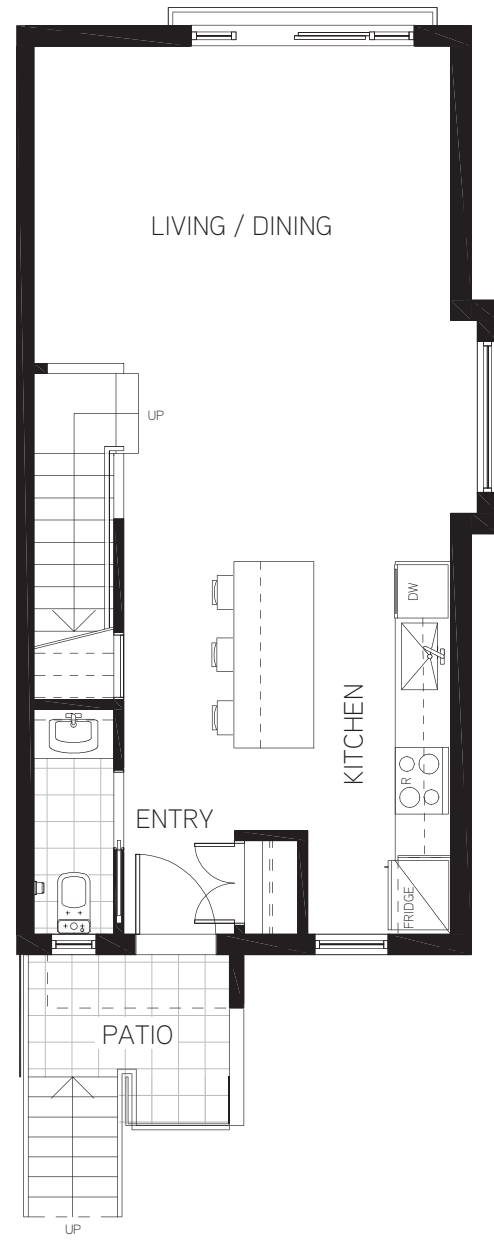

Sample Garden Home

1 bed 1 bath

interior 576 sf
 exterior 361 sf
 total 937 sf

lilibet
 HOMES AT QUEEN ELIZABETH PARK

BROUGHT TO YOU BY

The developer makes no representations or warranties and reserves the right to make changes and modifications to the information contained herein. Any information contained herein including, without limitation, maps, views, photography, development model and digital renderings of architecture and interiors are for illustration purposes only and may not be relied upon. Floorplans, layouts and finishes are subject to change. This is not an offering for sale. Only such offering can be made by way of Disclosure Statement E.&O.E. Virani Real Estate Advisors is a division of Virani Holdings Ltd.

Sample Townhome
2 bed 2.5 bath

interior 1,260 sf
 exterior 555 sf
 total 1,815 sf

LEVEL 2

LEVEL 3

ROOF

BROUGHT TO YOU BY

Sample Townhome
3 bed 2.5 bath

interior 1,308 sf
 exterior 422 sf
 total 1,730 sf

PARKING LEVEL

LEVEL 1

LEVEL 2

LEVEL 3

BROUGHT TO YOU BY