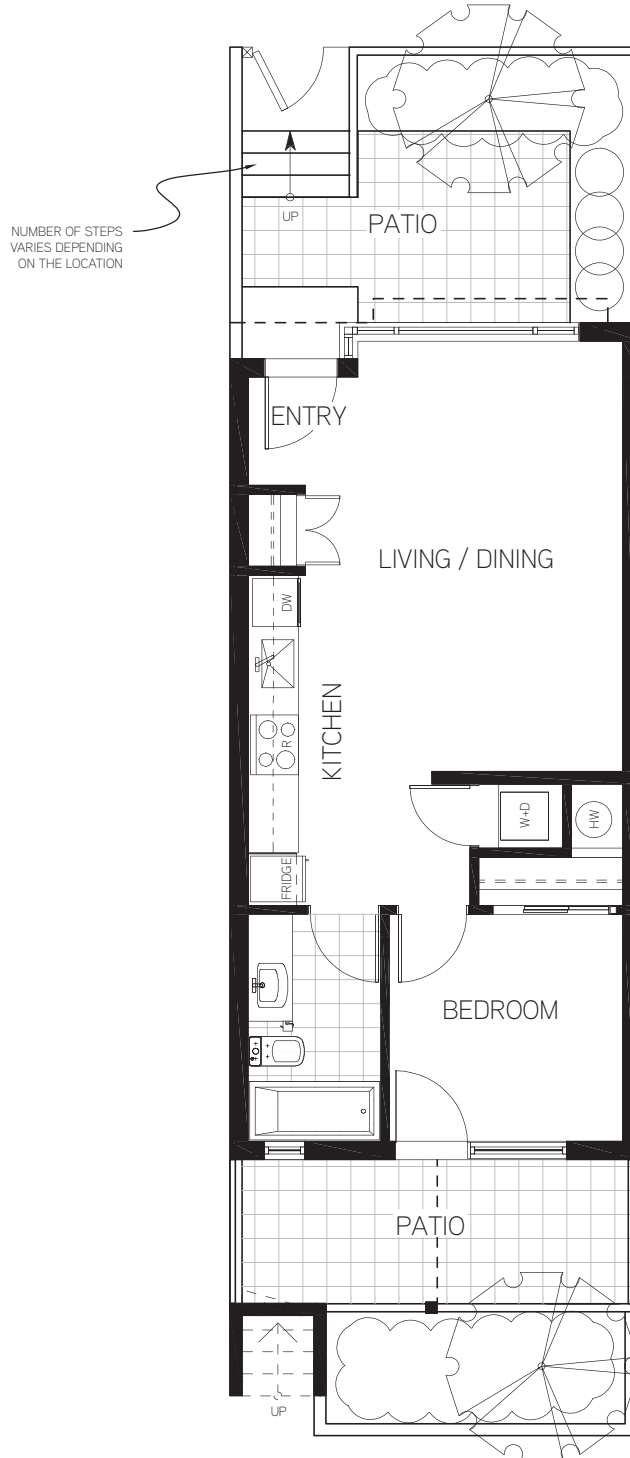

Sample Garden Home

1 bed 1 bath

interior 576 sf
 exterior 361 sf
 total 937 sf

lilibet
 HOMES AT QUEEN ELIZABETH PARK

BROUGHT TO YOU BY

The developer makes no representations or warranties and reserves the right to make changes and modifications to the information contained herein. Any information contained herein including, without limitation, maps, views, photography, development model and digital renderings of architecture and interiors are for illustration purposes only and may not be relied upon. Floorplans, layouts and finishes are subject to change. This is not an offering for sale. Only such offering can be made by way of Disclosure Statement E.&O.E. Virani Real Estate Advisors is a division of Virani Holdings Ltd.

Sample Townhome
2 bed 2.5 bath

interior 1,260 sf
 exterior 555 sf
 total 1,815 sf

LEVEL 2

LEVEL 3

ROOF

BROUGHT TO YOU BY

Sample Townhome
3 bed 2.5 bath

interior 1,308 sf
 exterior 422 sf
 total 1,730 sf

PARKING LEVEL

LEVEL 1

LEVEL 2

LEVEL 3

BROUGHT TO YOU BY