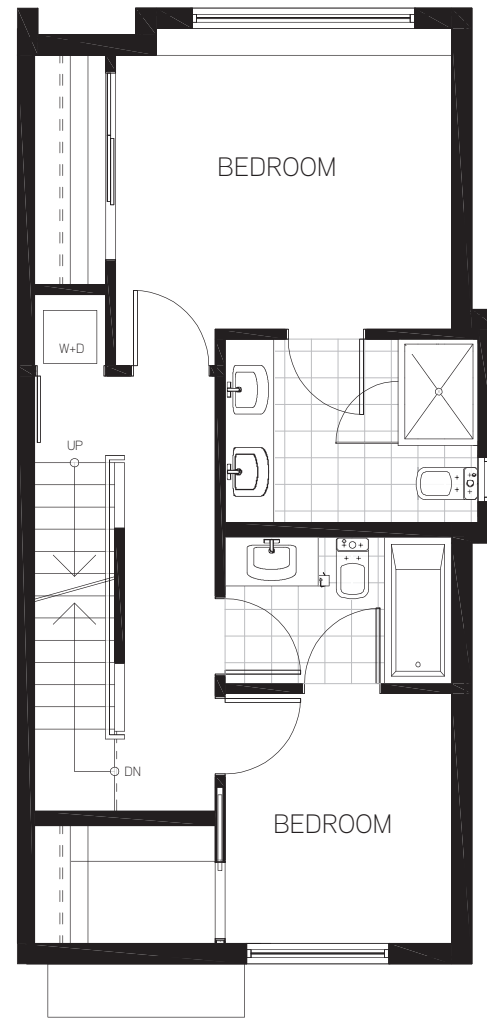

Sample Garden Home

1 bed 1 bath

interior 576 sf
 exterior 361 sf
 total 937 sf

lilibet
 HOMES AT QUEEN ELIZABETH PARK

BROUGHT TO YOU BY

The developer makes no representations or warranties and reserves the right to make changes and modifications to the information contained herein. Any information contained herein including, without limitation, maps, views, photography, development model and digital renderings of architecture and interiors are for illustration purposes only and may not be relied upon. Floorplans, layouts and finishes are subject to change. This is not an offering for sale. Only such offering can be made by way of Disclosure Statement E.&O.E. Virani Real Estate Advisors is a division of Virani Holdings Ltd.

Sample Townhome
2 bed 2.5 bath

interior 1,260 sf
 exterior 555 sf
 total 1,815 sf

LEVEL 2

LEVEL 3

ROOF

BROUGHT TO YOU BY

Sample Townhome
3 bed 2.5 bath

interior 1,308 sf
 exterior 422 sf
 total 1,730 sf

PARKING LEVEL

LEVEL 1

LEVEL 2

LEVEL 3

BROUGHT TO YOU BY