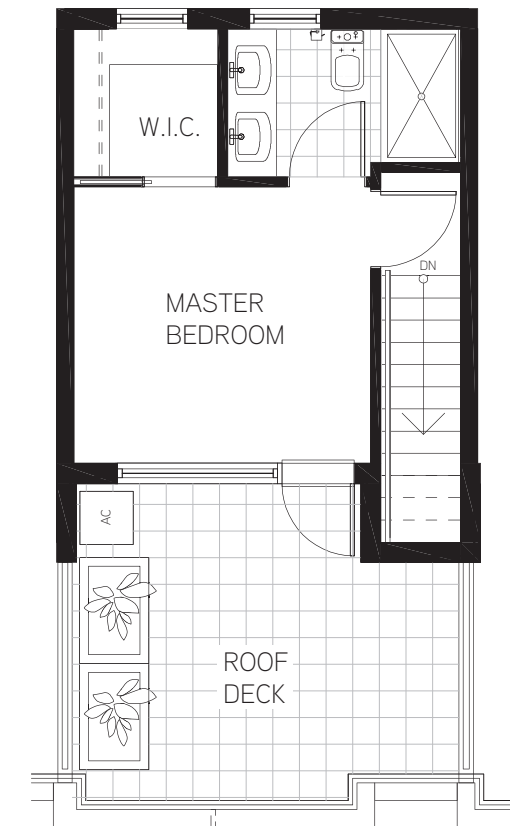

LEVEL 3

BROUGHT TO YOU BY