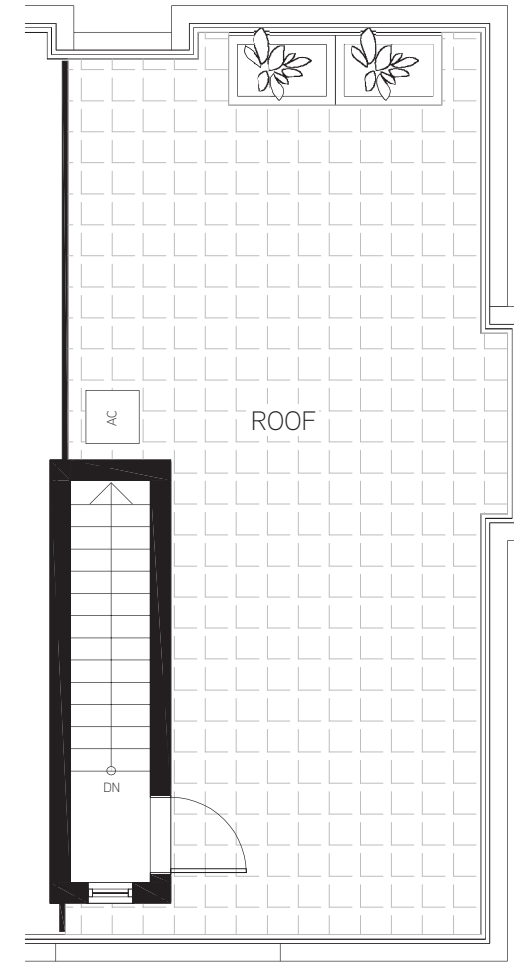

Sample Townhome
2 bed 2.5 bath

interior 1,260 sf
 exterior 555 sf
 total 1,815 sf

LEVEL 2

LEVEL 3

ROOF

BROUGHT TO YOU BY

Sample Townhome
3 bed 2.5 bath

interior 1,308 sf
 exterior 422 sf
 total 1,730 sf