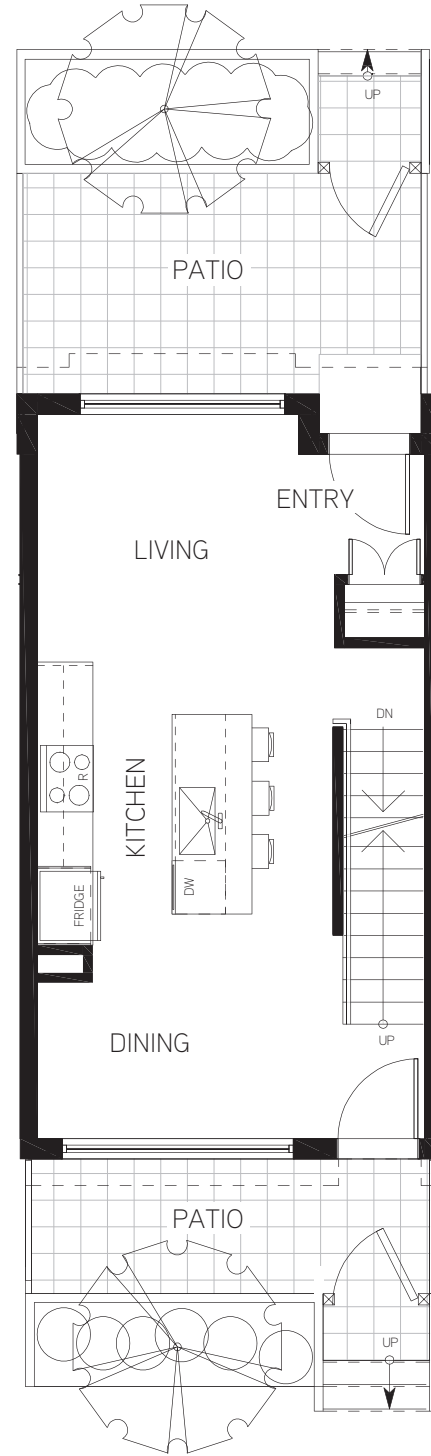

Sample Garden Home

1 bed 1 bath

interior 576 sf
 exterior 361 sf
 total 937 sf

lilibet
 HOMES AT QUEEN ELIZABETH PARK

BROUGHT TO YOU BY

The developer makes no representations or warranties and reserves the right to make changes and modifications to the information contained herein. Any information contained herein including, without limitation, maps, views, photography, development model and digital renderings of architecture and interiors are for illustration purposes only and may not be relied upon. Floorplans, layouts and finishes are subject to change. This is not an offering for sale. Only such offering can be made by way of Disclosure Statement E.&O.E. Virani Real Estate Advisors is a division of Virani Holdings Ltd.

Sample Townhome
2 bed 2.5 bath

interior 1,260 sf
 exterior 555 sf
 total 1,815 sf

LEVEL 2

LEVEL 3

ROOF

BROUGHT TO YOU BY

Sample Townhome
3 bed 2.5 bath

interior 1,308 sf
 exterior 422 sf
 total 1,730 sf

PARKING LEVEL

LEVEL 1

LEVEL 2

LEVEL 3

BROUGHT TO YOU BY