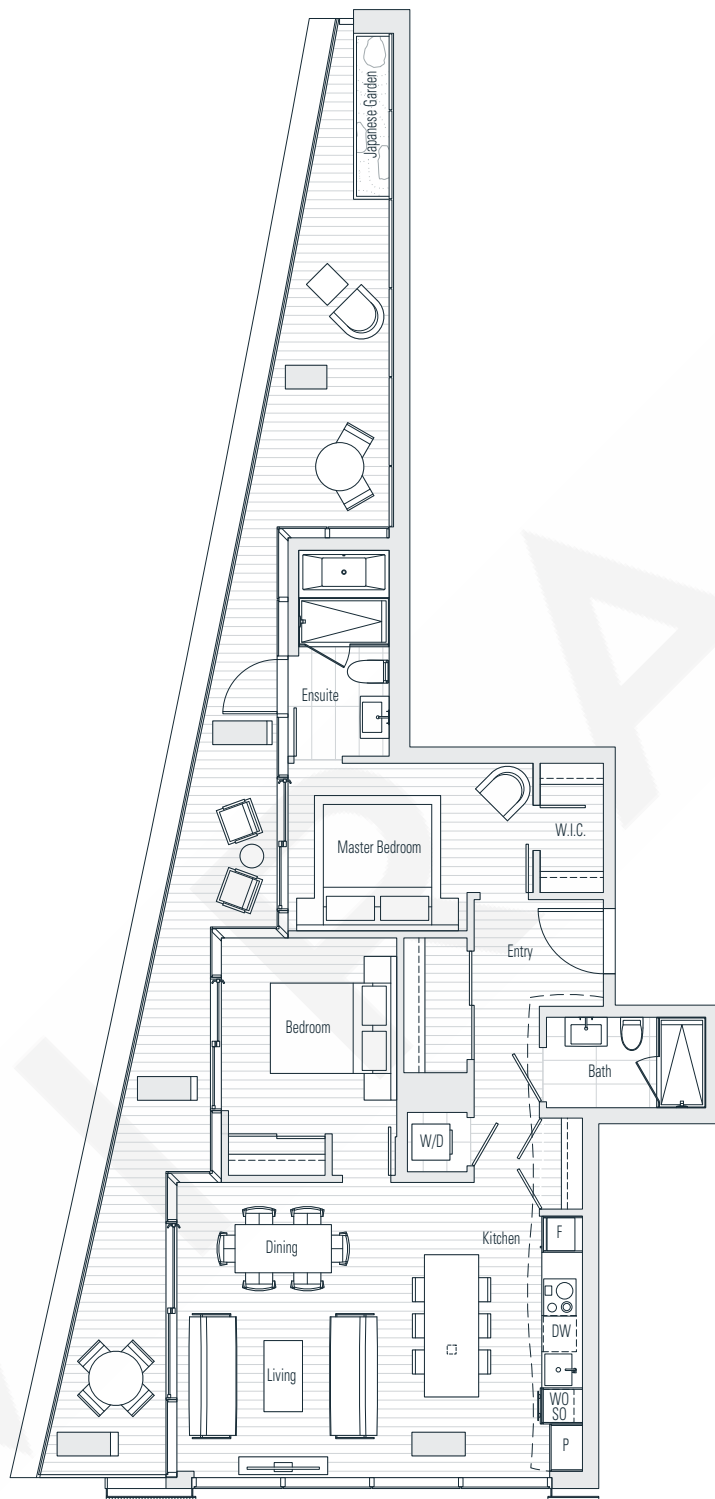

Alberni

by
Kengo
Kuma

隈
研
吾

2005

2 Bedroom
1,142 sf

← N Floor 20

Dimensions, sizes, specifications, layouts and materials are approximate only and subject to change without notice. Interior square footage is combined with balcony square footage and included in total advertised square footage of the homes. Japanese garden sizes / configurations and façade panel locations are approximate and vary depending on the home. Not all homes have Japanese Gardens or soaking tubs. Please ask sales representative for details. E. & O. E.

Alberni

by
Kengo
Kuma

隈
研
吾

2002

2 Bedroom
1,540 sf

← N Floor 20

Dimensions, sizes, specifications, layouts and materials are approximate only and subject to change without notice. Interior square footage is combined with balcony square footage and included in total advertised square footage of the homes. Japanese garden sizes / configurations and façade panel locations are approximate and vary depending on the home. Not all homes have Japanese Gardens or soaking tubs. Please ask sales representative for details. E. & O. E.

Alberni

by
Kengo
Kuma

隈
研
吾

3901

3 Bedroom
3,027 sf

↙ N Floor 39

Dimensions, sizes, specifications, layouts and materials are approximate only and subject to change without notice. Interior square footage is combined with balcony square footage and included in total advertised square footage of the homes. Japanese garden sizes / configurations and façade panel locations are approximate and vary depending on the home. Not all homes have Japanese Gardens or soaking tubs. Please ask sales representative for details. E. & O. E.