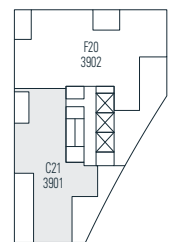

Alberni

by
Kengo
Kuma

隈
研
吾

2005

2 Bedroom
1,142 sf

← N Floor 20

Dimensions, sizes, specifications, layouts and materials are approximate only and subject to change without notice. Interior square footage is combined with balcony square footage and included in total advertised square footage of the homes. Japanese garden sizes / configurations and façade panel locations are approximate and vary depending on the home. Not all homes have Japanese Gardens or soaking tubs. Please ask sales representative for details. E. & O. E.

Alberni

by
Kengo
Kuma

隈
研
吾

2002

2 Bedroom
1,540 sf

← N Floor 20

Dimensions, sizes, specifications, layouts and materials are approximate only and subject to change without notice. Interior square footage is combined with balcony square footage and included in total advertised square footage of the homes. Japanese garden sizes / configurations and façade panel locations are approximate and vary depending on the home. Not all homes have Japanese Gardens or soaking tubs. Please ask sales representative for details. E. & O. E.

Alberni

by
Kengo
Kuma

隈
研
吾

3901

3 Bedroom
3,027 sf

↙ N Floor 39

Dimensions, sizes, specifications, layouts and materials are approximate only and subject to change without notice. Interior square footage is combined with balcony square footage and included in total advertised square footage of the homes. Japanese garden sizes / configurations and façade panel locations are approximate and vary depending on the home. Not all homes have Japanese Gardens or soaking tubs. Please ask sales representative for details. E. & O. E.