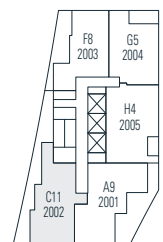

Alberni

by
Kengo
Kuma

隈
研
吾

2005

2 Bedroom
1,142 sf

← N Floor 20

Dimensions, sizes, specifications, layouts and materials are approximate only and subject to change without notice. Interior square footage is combined with balcony square footage and included in total advertised square footage of the homes. Japanese garden sizes / configurations and façade panel locations are approximate and vary depending on the home. Not all homes have Japanese Gardens or soaking tubs. Please ask sales representative for details. E. & O. E.

Alberni

by
Kengo
Kuma

隈
研
吾

2002

2 Bedroom
1,540 sf

← N Floor 20

Dimensions, sizes, specifications, layouts and materials are approximate only and subject to change without notice. Interior square footage is combined with balcony square footage and included in total advertised square footage of the homes. Japanese garden sizes / configurations and façade panel locations are approximate and vary depending on the home. Not all homes have Japanese Gardens or soaking tubs. Please ask sales representative for details. E. & O. E.

Alberni

by
Kengo
Kuma

隈
研
吾

3901

3 Bedroom
3,027 sf

↙ N Floor 39

Dimensions, sizes, specifications, layouts and materials are approximate only and subject to change without notice. Interior square footage is combined with balcony square footage and included in total advertised square footage of the homes. Japanese garden sizes / configurations and façade panel locations are approximate and vary depending on the home. Not all homes have Japanese Gardens or soaking tubs. Please ask sales representative for details. E. & O. E.