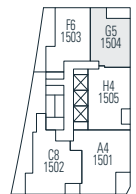

Alberni

by
Kengo
Kuma

隈
研
吾

1504

2 Bedroom
998 sf

← N Floor 15