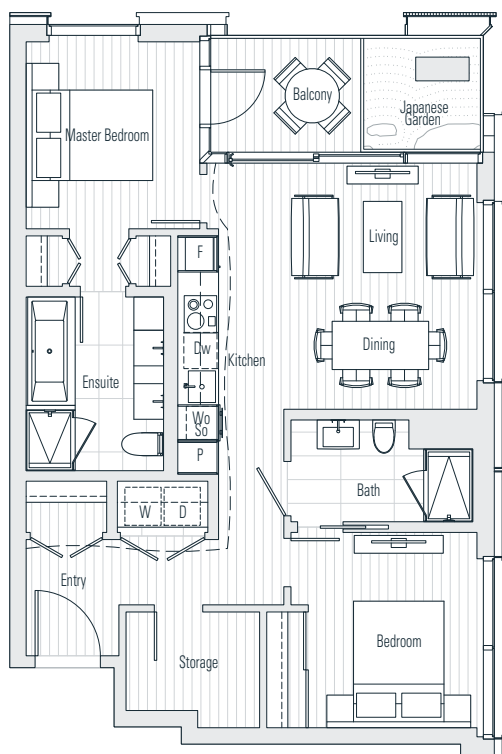

Alberni

by
Kengo
Kuma

隈
研
吾

1504

2 Bedroom
998 sf

← N Floor 15